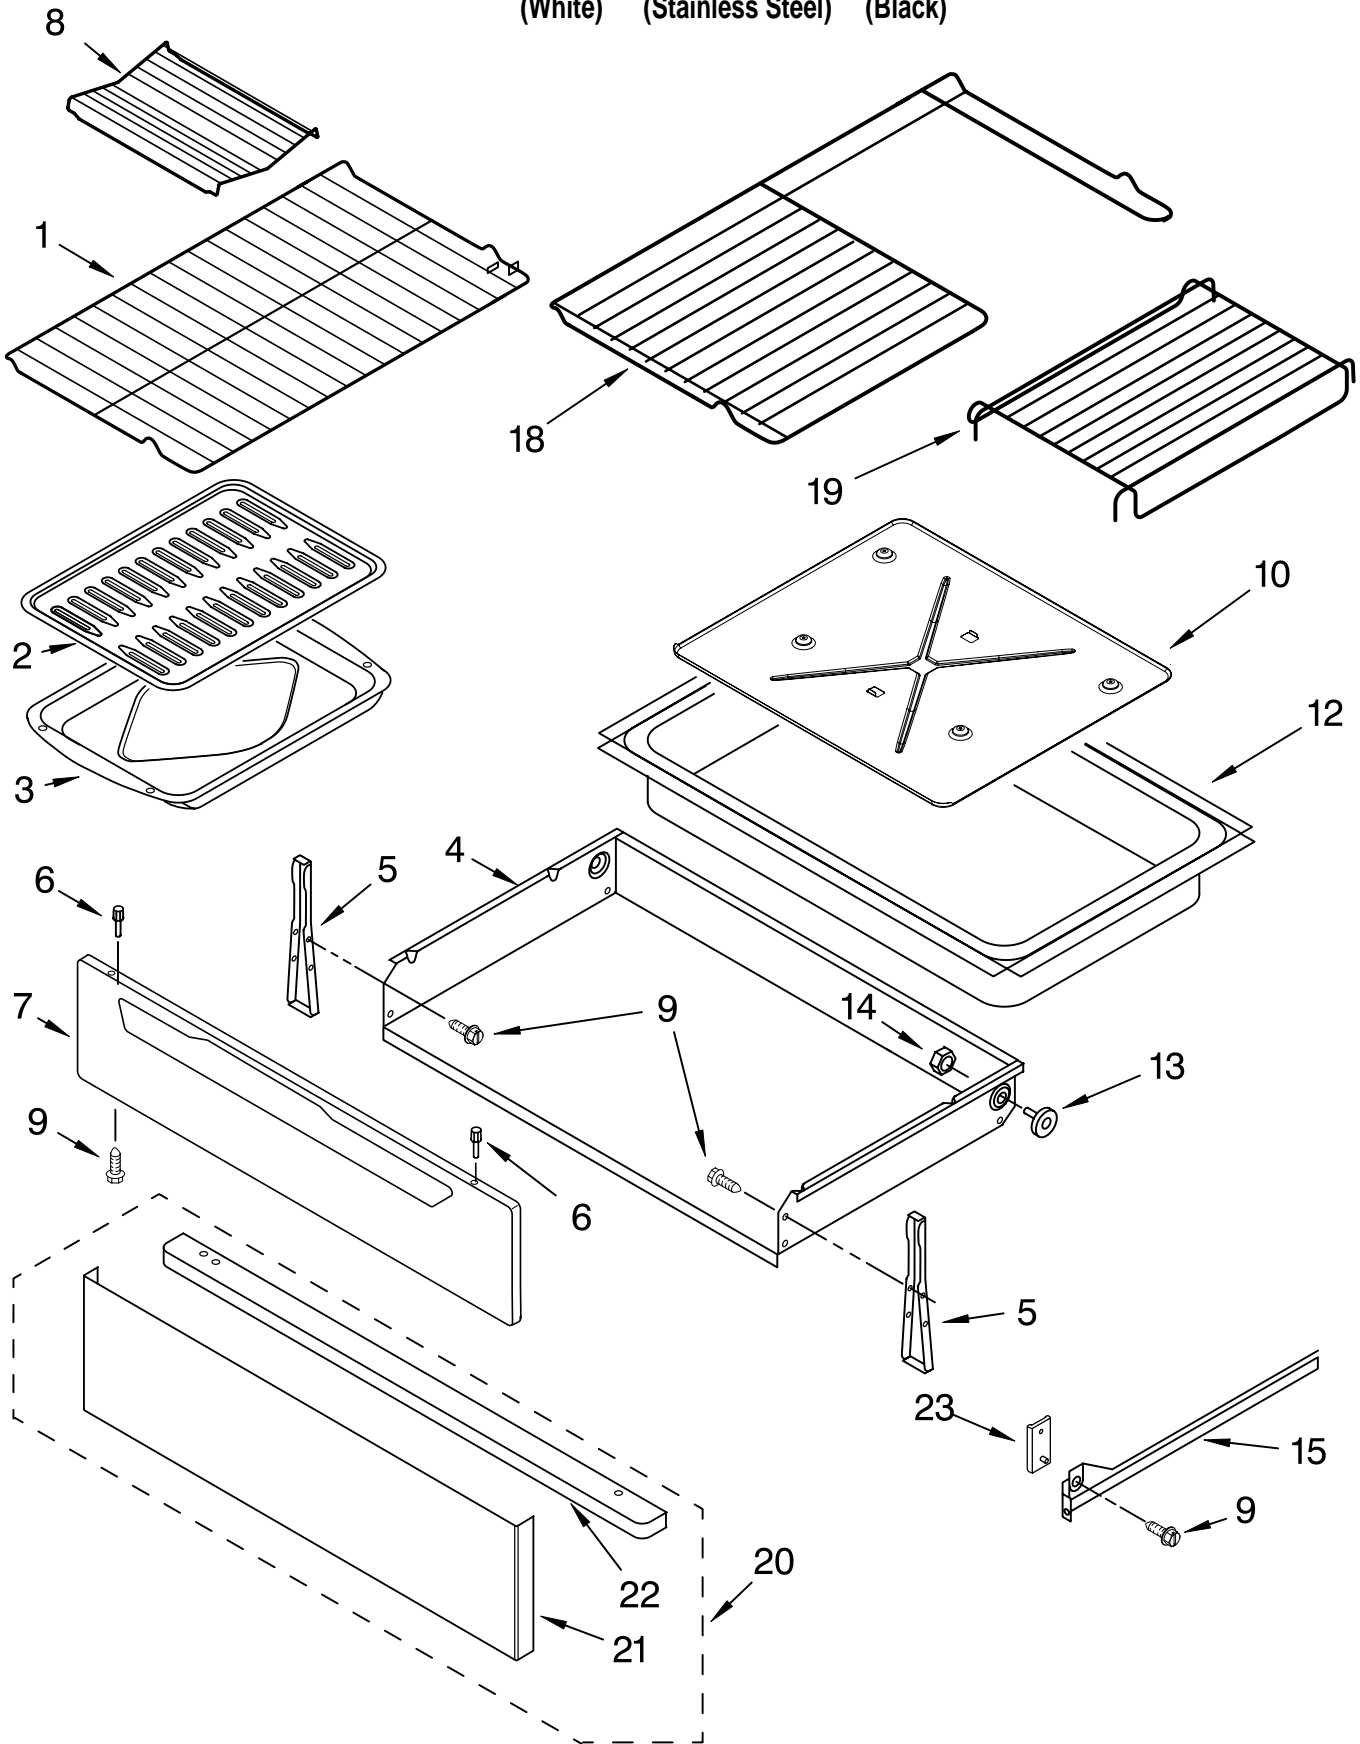

DRAWER & BROILER PARTS

For Models: GR673LXSQ0, GR673LXSS0, GR673LXSB0

(White) (Stainless Steel) (Black)

FOR ORDERING INFORMATION REFER TO PARTS PRICE LIST

DRAWER & BROILER PARTS

For Models: GR673LXSQ0, GR673LXSS0, GR673LXSB0
(White) (Stainless Steel) (Black)

Illus. No.	Part No.	DESCRIPTION
1	3195710	Rack, Oven (2)
2	3195996	Grill, Broiler
3	3196076	Pan, Broiler
4	9761030	Drawer, Storage
5	9758200	Brkt-Mntg, Drawer
6		Rivet, Push (2)
	3196814	White
7		Panel, Drawer Frnt
	8053339	White
	8053341	Black
8	3181534	Rack, Roasting
9	3196168	Screw
10	9756711	Heat Shield,Drwr
12	9761032	Liner, Drawer
13	9751138	Roller (2)
14	487939	Nut (2)
15		Slide, Drawer
	8274190	Left Hand
	8274191	Right Hand
18	8274021	Rack, Partial
19	8274022	Rack, Insert
20		Stainless Model Only
21	9755798	Panel Stainless
22	9762251	Handle
23	8522669	Spacer, Glide

FOR ORDERING INFORMATION REFER TO PARTS PRICE LIST